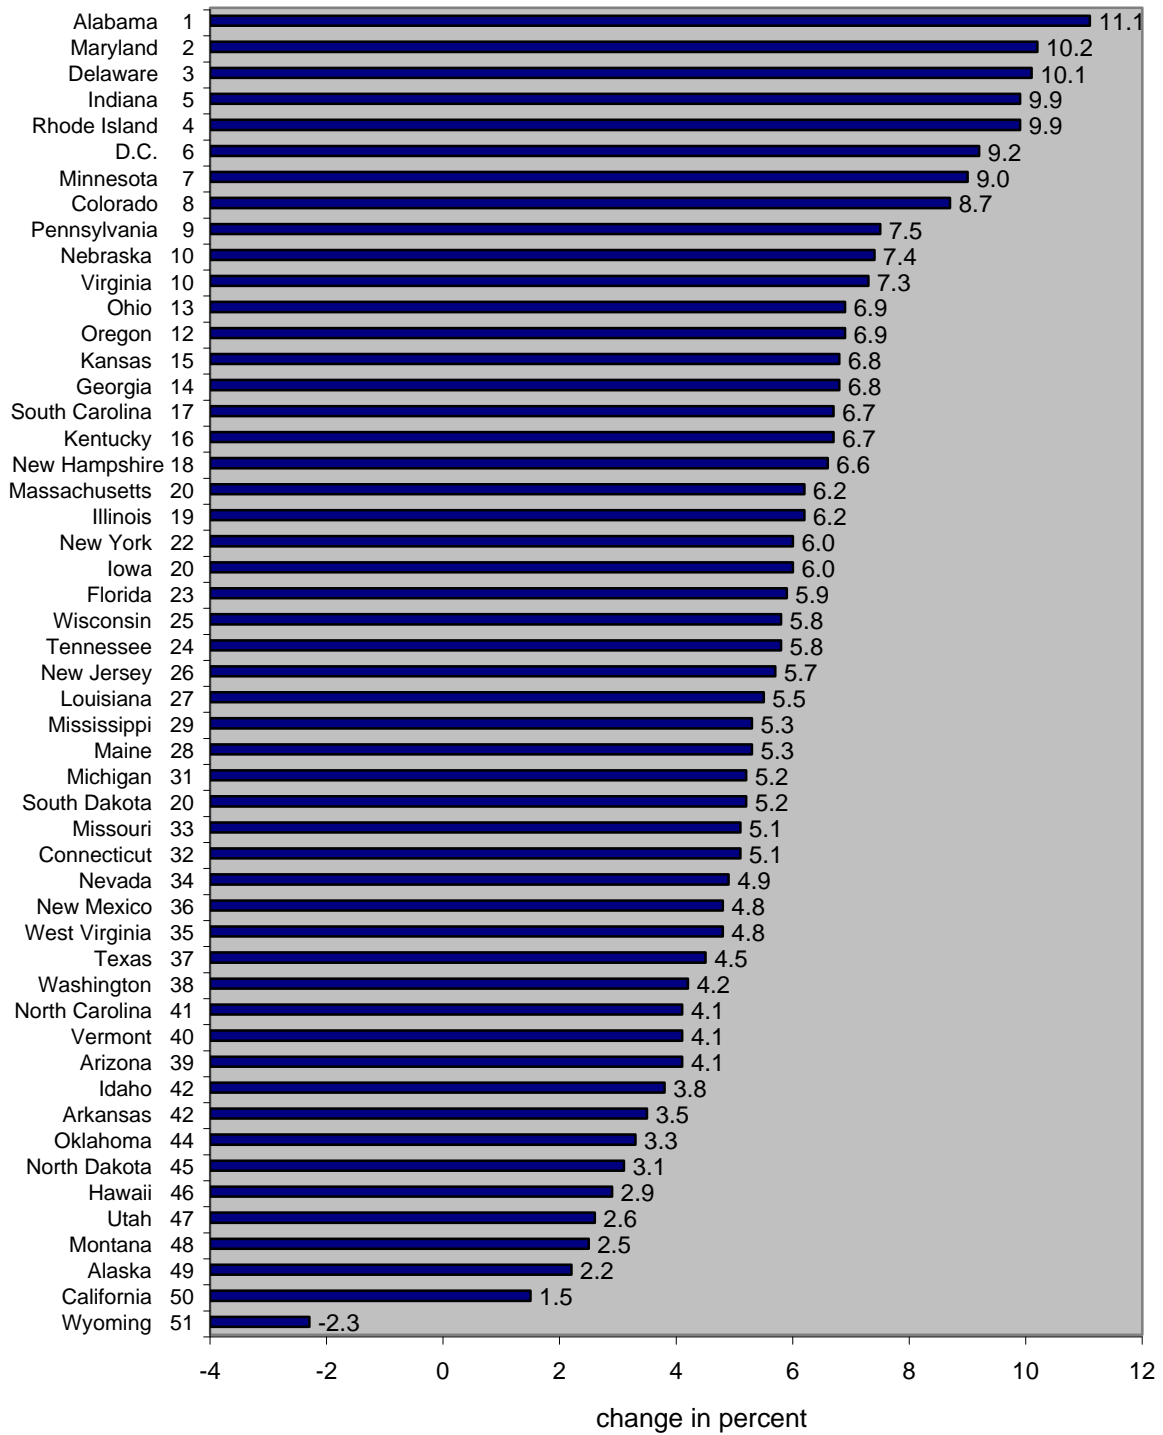

**Change in State Population With Bachelor's Degree or More
Age 25 Years and Over, 1989 to 2002**

Source: U.S. Census Bureau