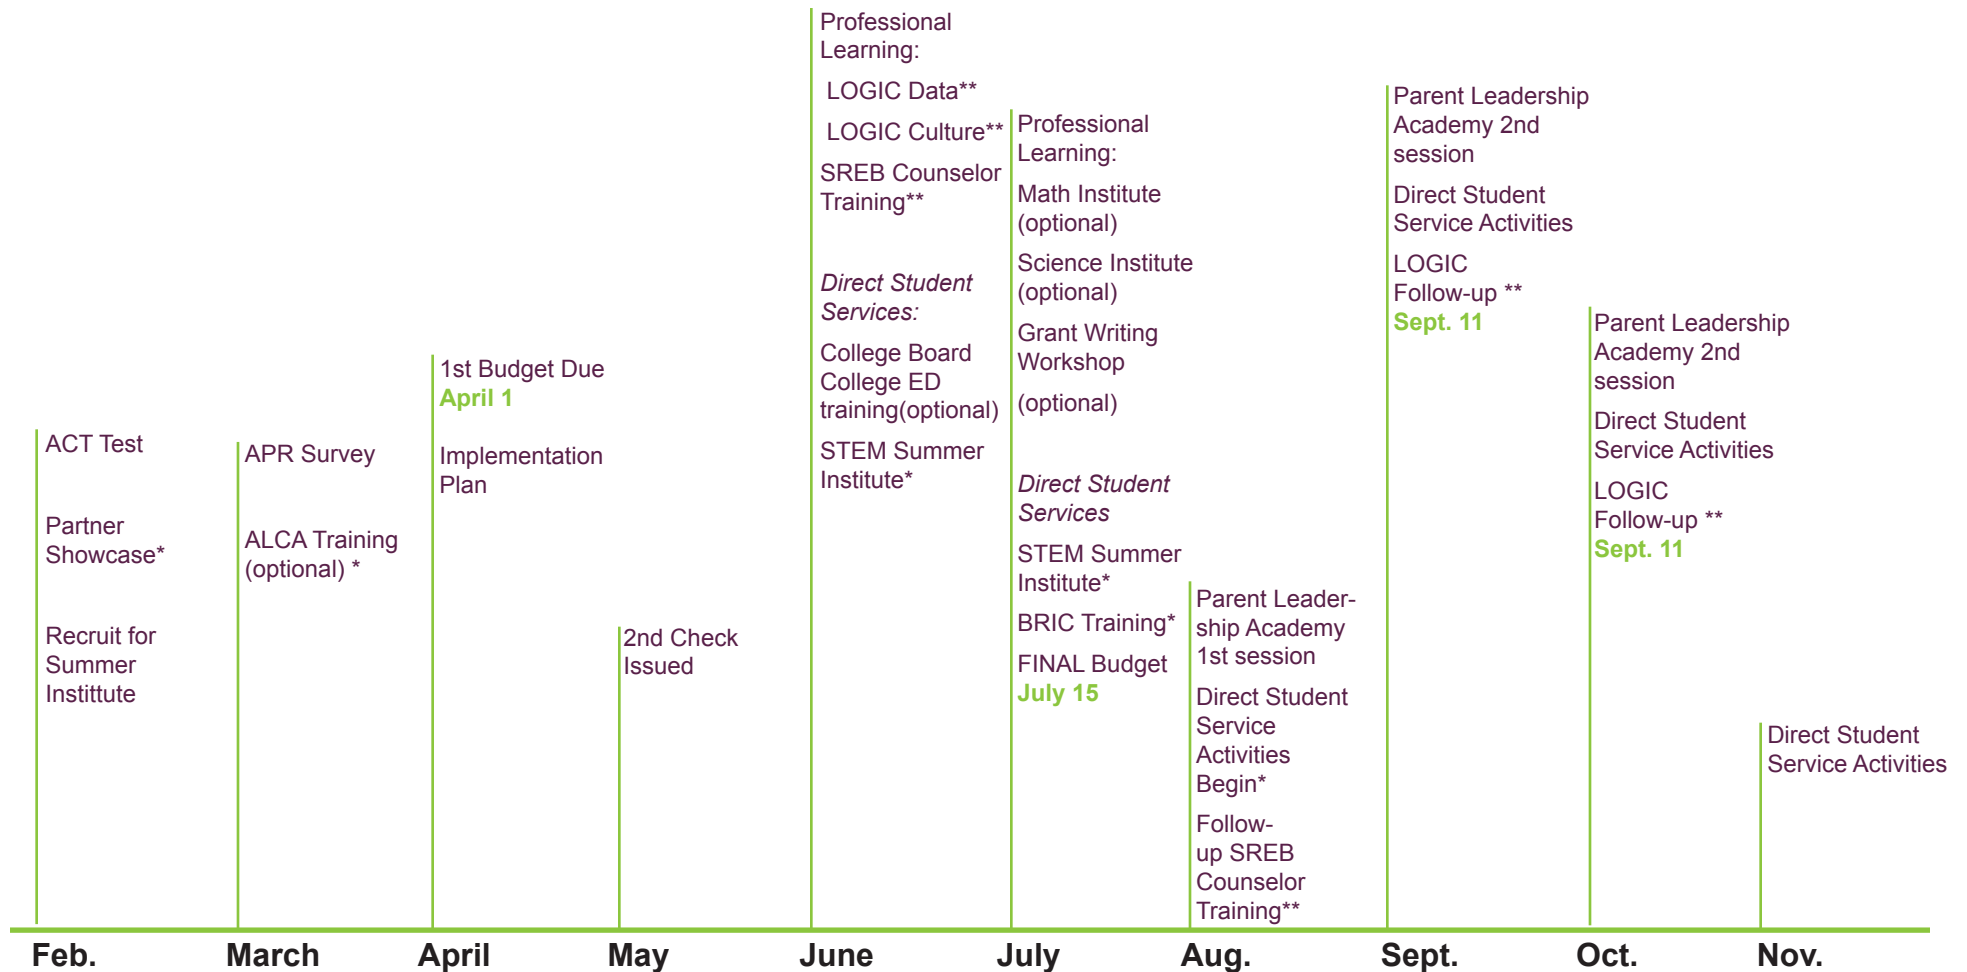

GEAR UP Timeline

Feb. 2012 through Nov. 2012

* Month of Implementation is subject to change.

** Required Professional Learning